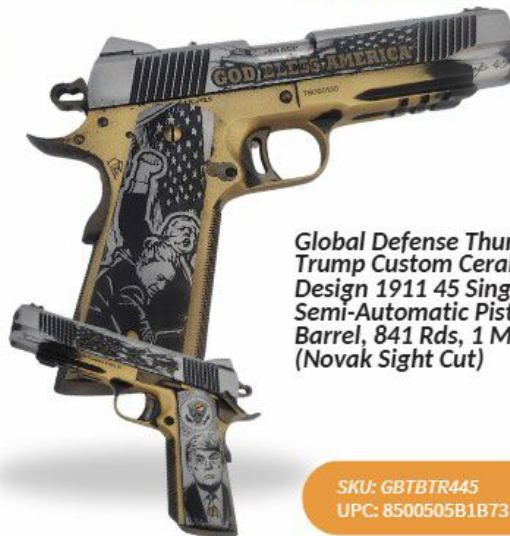

NEW PRODUCT

TRUMP GUN

Global Defense Thunderbolt Trump Custom Cerakote Design 1911 45 Single Action Semi-Automatic Pistol 5* Barrel, 841 Rds, 1 Magatine (Novak Sight Cut)

SKU: GBTBTR445
UPC: 8500505B1B73